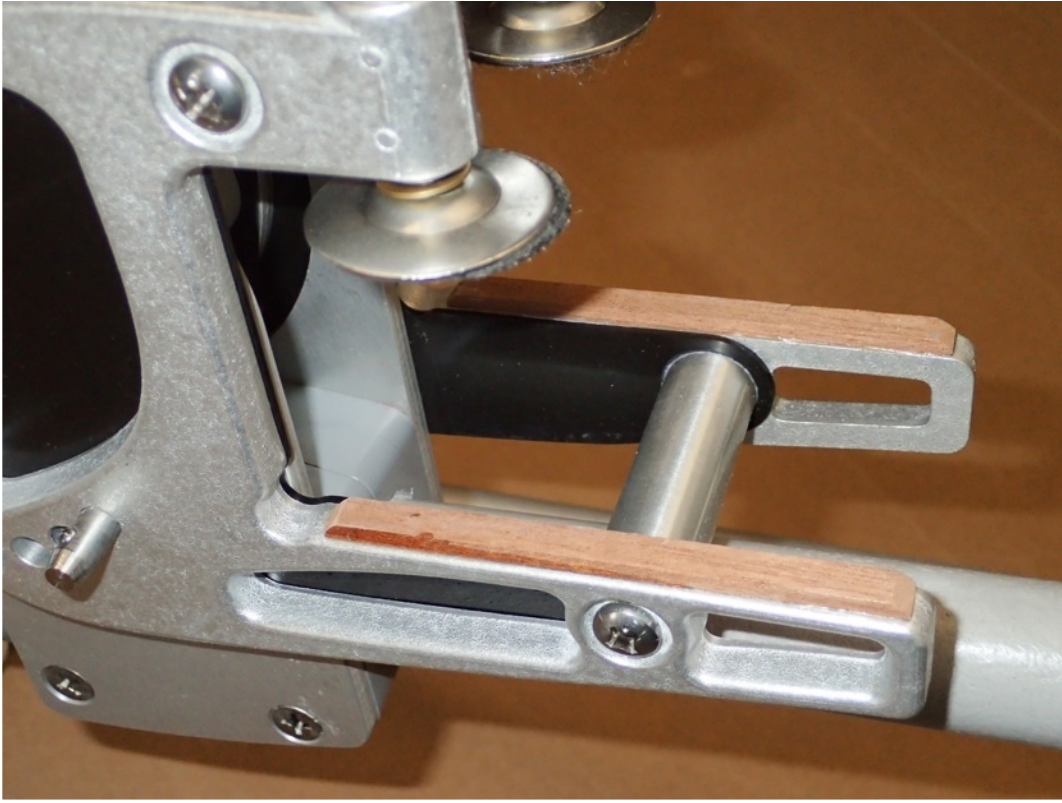

EP Carry Mounts for the PT 11 Nesting Dinghy and the PT Sear.

We glued pads to the EP Carry bracket to prevent damage to the transom.

A doubler under the inwale allows clamping securely without damage to the inside of the transom.